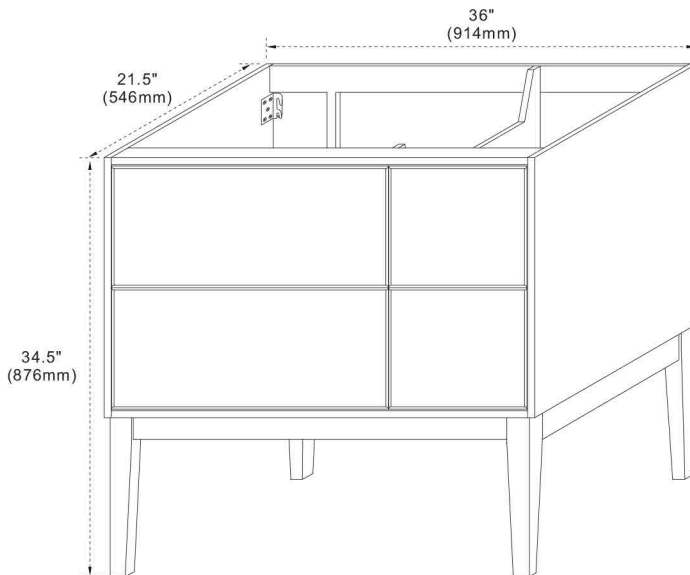

Model: 400500

FEATURES

1. Single 18" round topmount sink cutout;
2. Single facet hole;
3. 4" height backsplash included;
4. Thickness laminated to 1.2"

TOP COLORS/FINISHES

WM - Natural White Carrara marble;
BG - Natural Black Galaxy Granite;
GY Natural Grey Granite;
WE - White Engineer Quartz

FEATURES

1. Solid wood and Plywood;
2. One soft closing door;
3. One full extension soft closing drawer;
4. Dovetail construction drawer;
5. Adjustable Fan-shape interior shelf;
6. Detachable wooden base