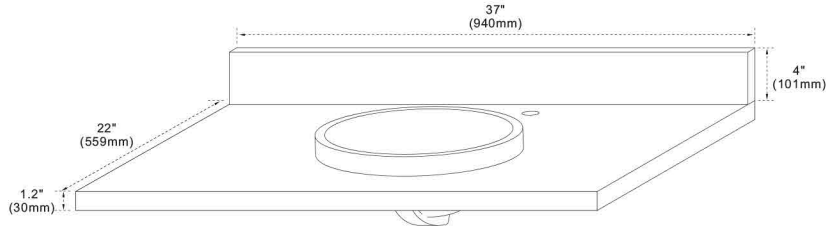

Model: 400500

FEATURES

1. Single 18" round topmount sink cutout;
2. Single facet hole;
3. 4" height backsplash included;
4. Thickness laminated to 1.2"

TOP COLORS/FINISHES

WM - Natural White Carrara marble;
BG - Natural Black Galaxy Granite;
GY Natural Grey Granite;
WE - White Engineer Quartz